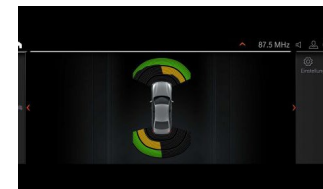

Rs. 5,482,000.00

LUXURY LINE

HIGHLIGHTS¹

- 19" light alloy wheels Multi-spoke style 644 with mixed tyres and runflat tyres
- Exclusive leather 'Nappa'
- Adaptive 2-axle air suspension
- Comfort seats front, electrically adjustable
- Instrument panel in Sensatec
- Harman Kardon surround sound system

Rs. 6,221,000.00

M SPORT PACKAGE

HIGHLIGHTS¹

- 19" M light alloy wheels Double-spoke style 647 M Bicolour with mixed tyres and runflat tyres
- Exclusive leather 'Nappa'
- M Leather steering wheel
- Adaptive 2-axle air suspension
- Comfort seats front, electrically adjustable
- M Aerodynamics package
- Harman Kardon surround sound system

Rs. 6,526,000.00

OPTIONS

LOUNGE

- 18" light alloy wheels Multi-spoke style 619 with runflat tyres
- Seat adjustment, electric, with memory
- BMW Display Key
- Roller sunblinds
- Comfort access system
- Parking Assistant
- BMW Live Cockpit Professional
- Smartphone Integration
- Galvanic embellisher for controls
- Active Protection
- Floor mats in velour
- Smokers package
- Storage compartment package

BMW Live Cockpit Professional

Parking Assistant

LUXURY LINE

- 19" light alloy wheels Multi-spoke style 644 with mixed tyres and runflat tyres
- Exclusive leather 'Nappa'
- Automatic operation of tailgate
- Comfort seats front, electrically adjustable
- BMW Laserlight
- Harman Kardon surround sound system
- Instrument panel in Sensatec
- LED headlights with extended contents
- Panorama glass roof
- Ambient light
- Automatic air conditioning with 4-zone control